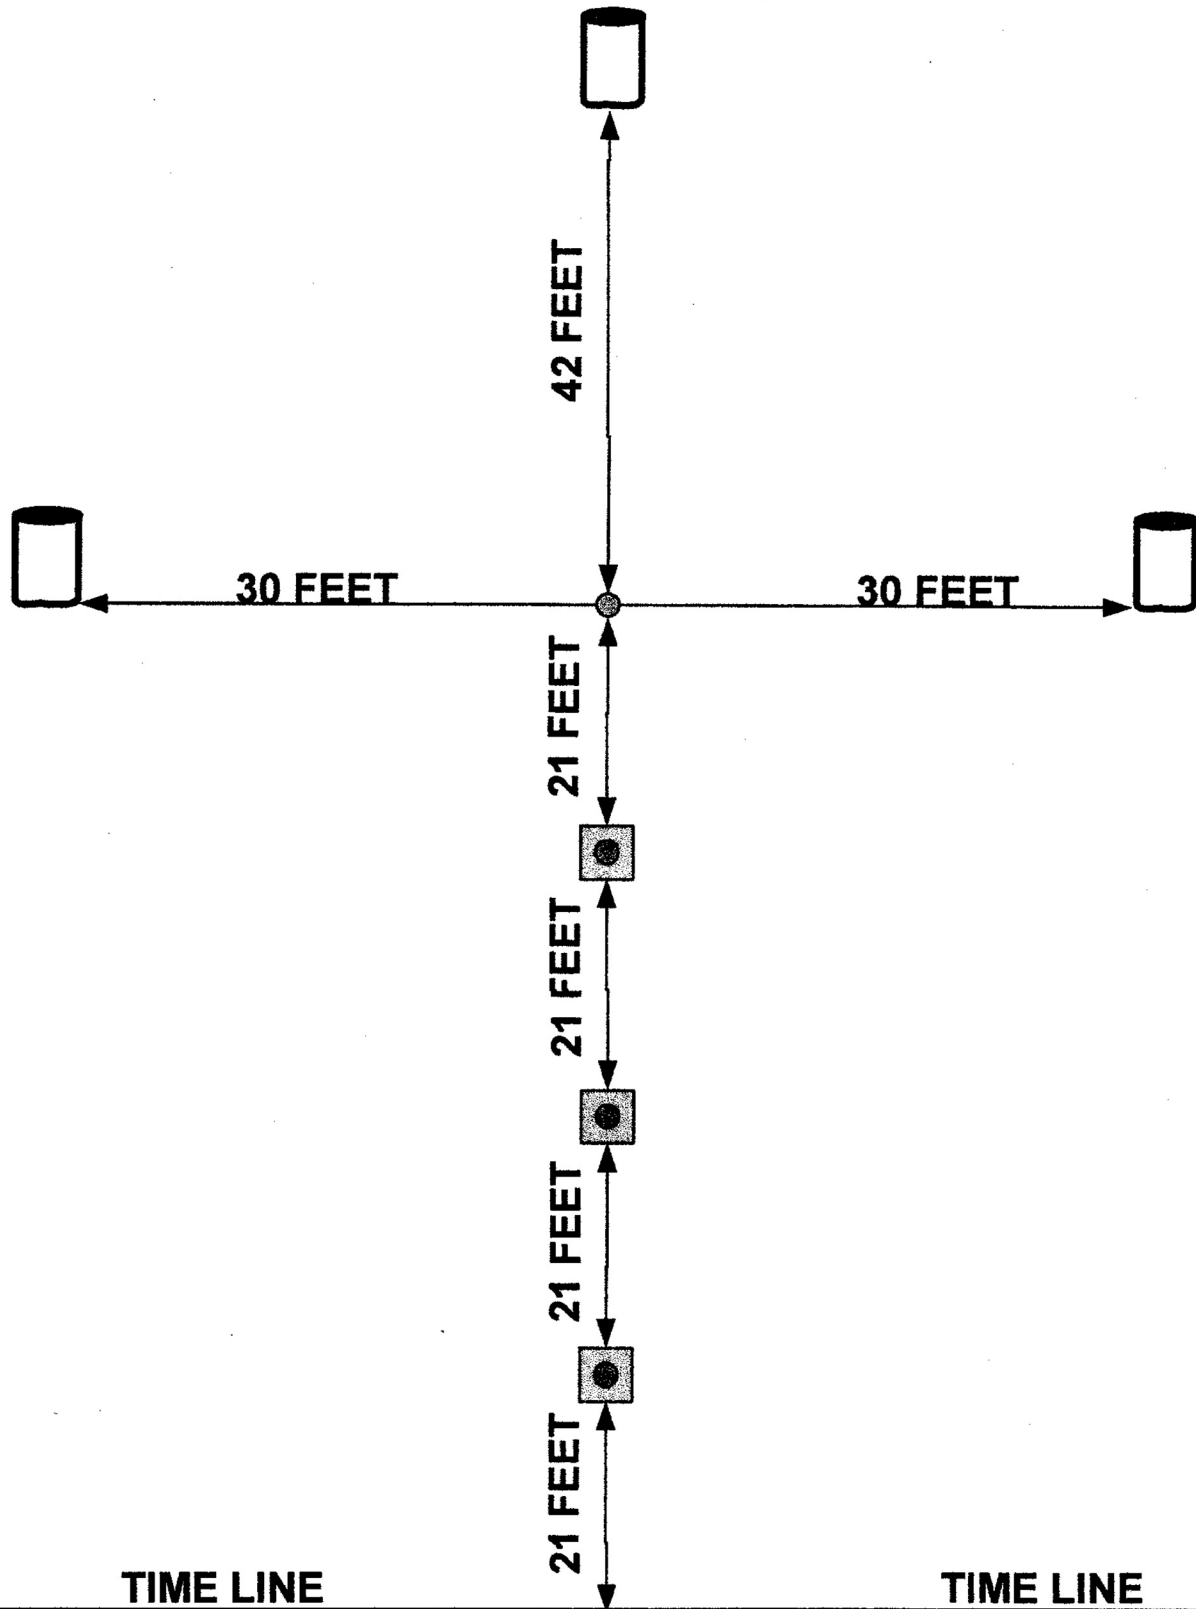

CONES & BARRELS

A 5 SECOND PENALTY SHALL BE ASSESSED FOR EACH BARREL OR POLE TIPPED OVER.

GRABBING A POLE OR BARREL TO STOP ITS FALL IS A DQ.