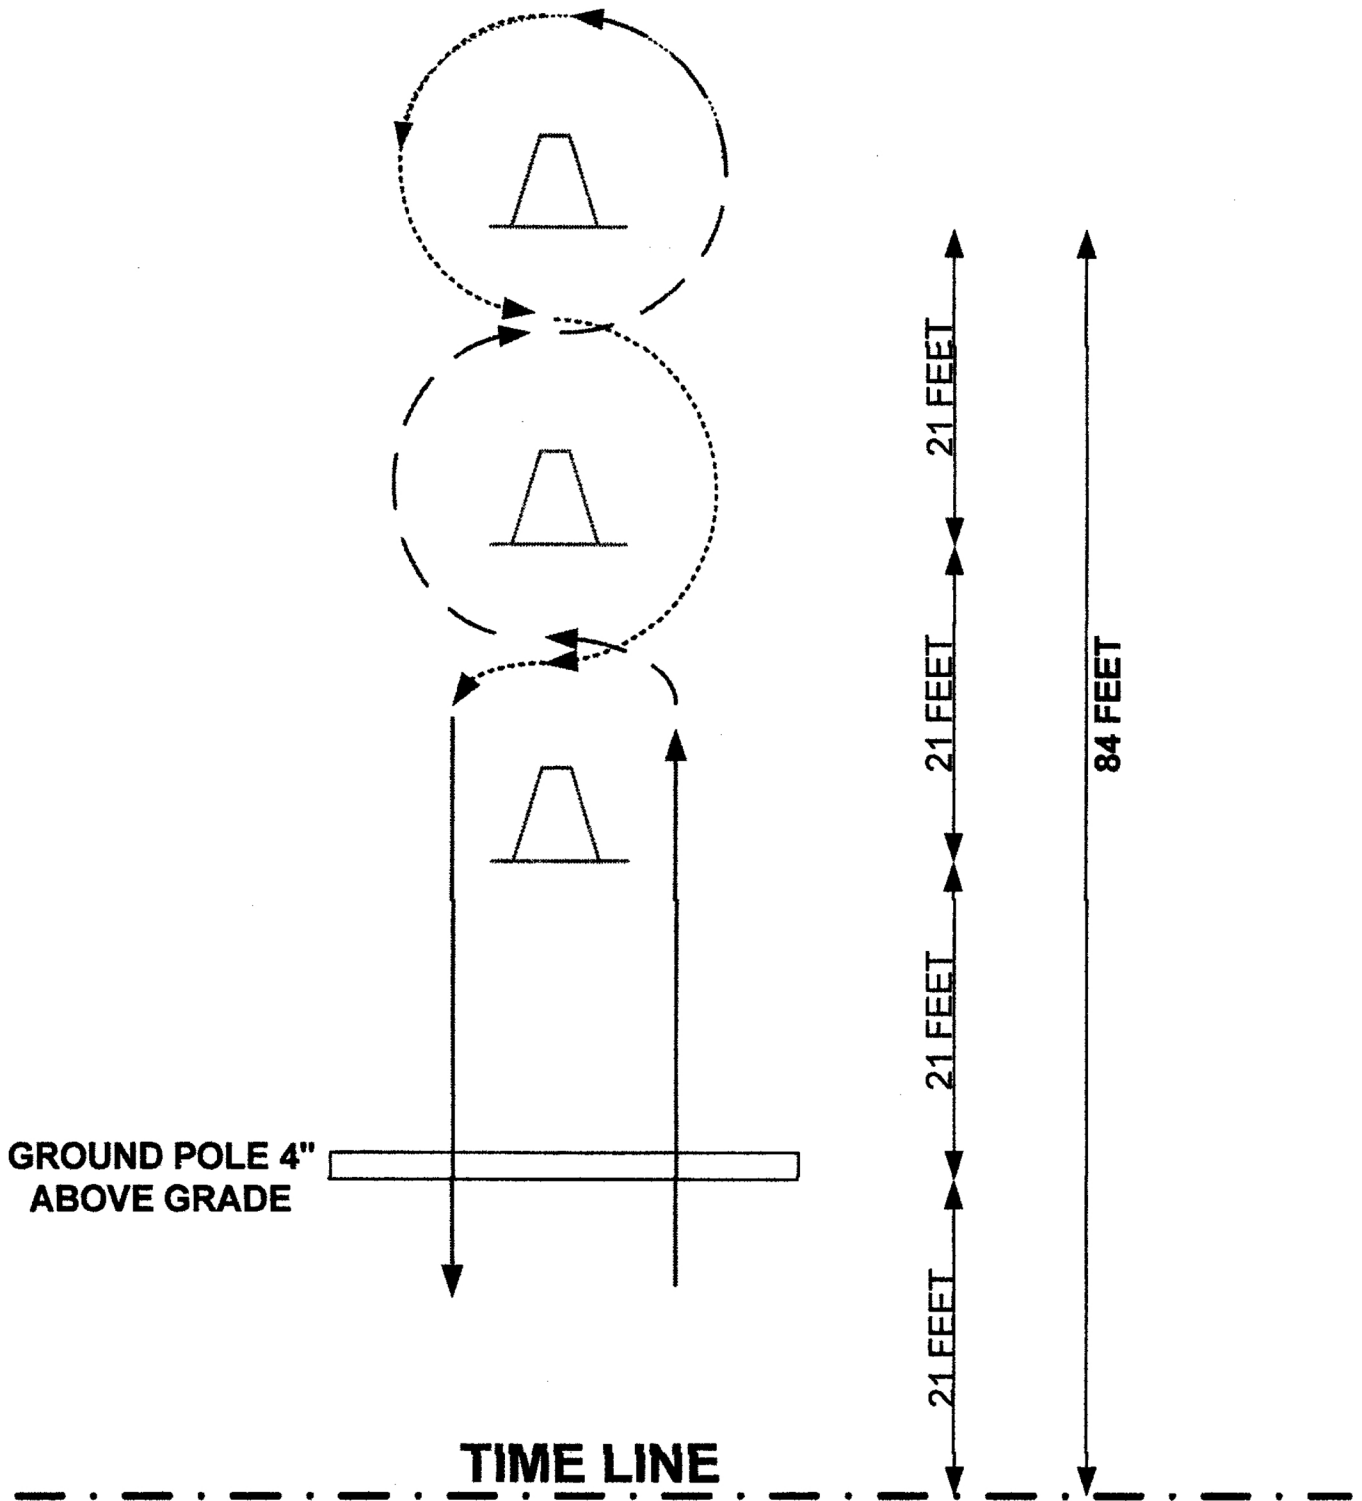

SCURRY

A 5 SECOND PENALTY SHALL BE ASSESSED FOR EACH CONE TIPPED OVER.

IF THE GROUND POLE IS NOCKED OF ITS REST, IT IS A DQ.